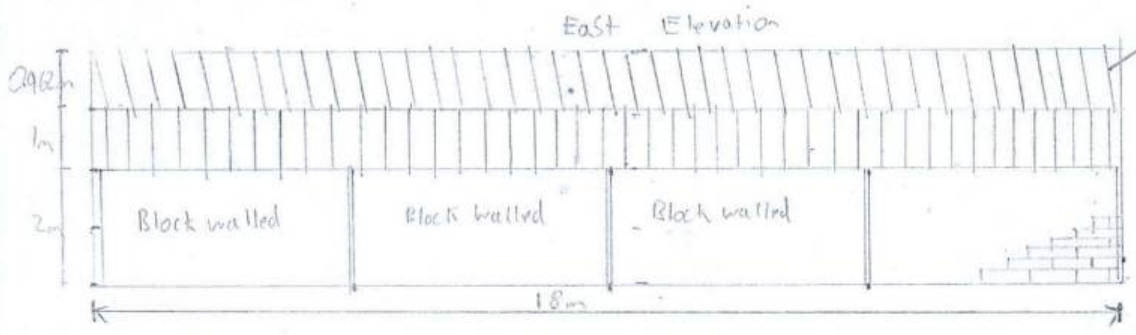

New Copy. 1st Aug. 14

green zinc side sheets

Fibre cement sheets

RYEDALE DISTRICT COUNCIL
DEVELOPMENT
MANAGEMENT

- 6 AUG 2014

RYEDALE DM

THIS COPY HAS BEEN MADE BY OR WITH THE AUTHORITY OF THE RYEDALE DISTRICT COUNCIL PURSUANT TO SECTION 10 OF THE COPYRIGHT, DESIGNS AND PATENTS ACT 1988. UNLESS THAT ACT PROVIDES A RELEVANT EXCEPTION TO COPYRIGHT, THE COPY MUST NOT BE COPIED WITHOUT THE WRITTEN PERMISSION OF THE COPYRIGHT OWNER.